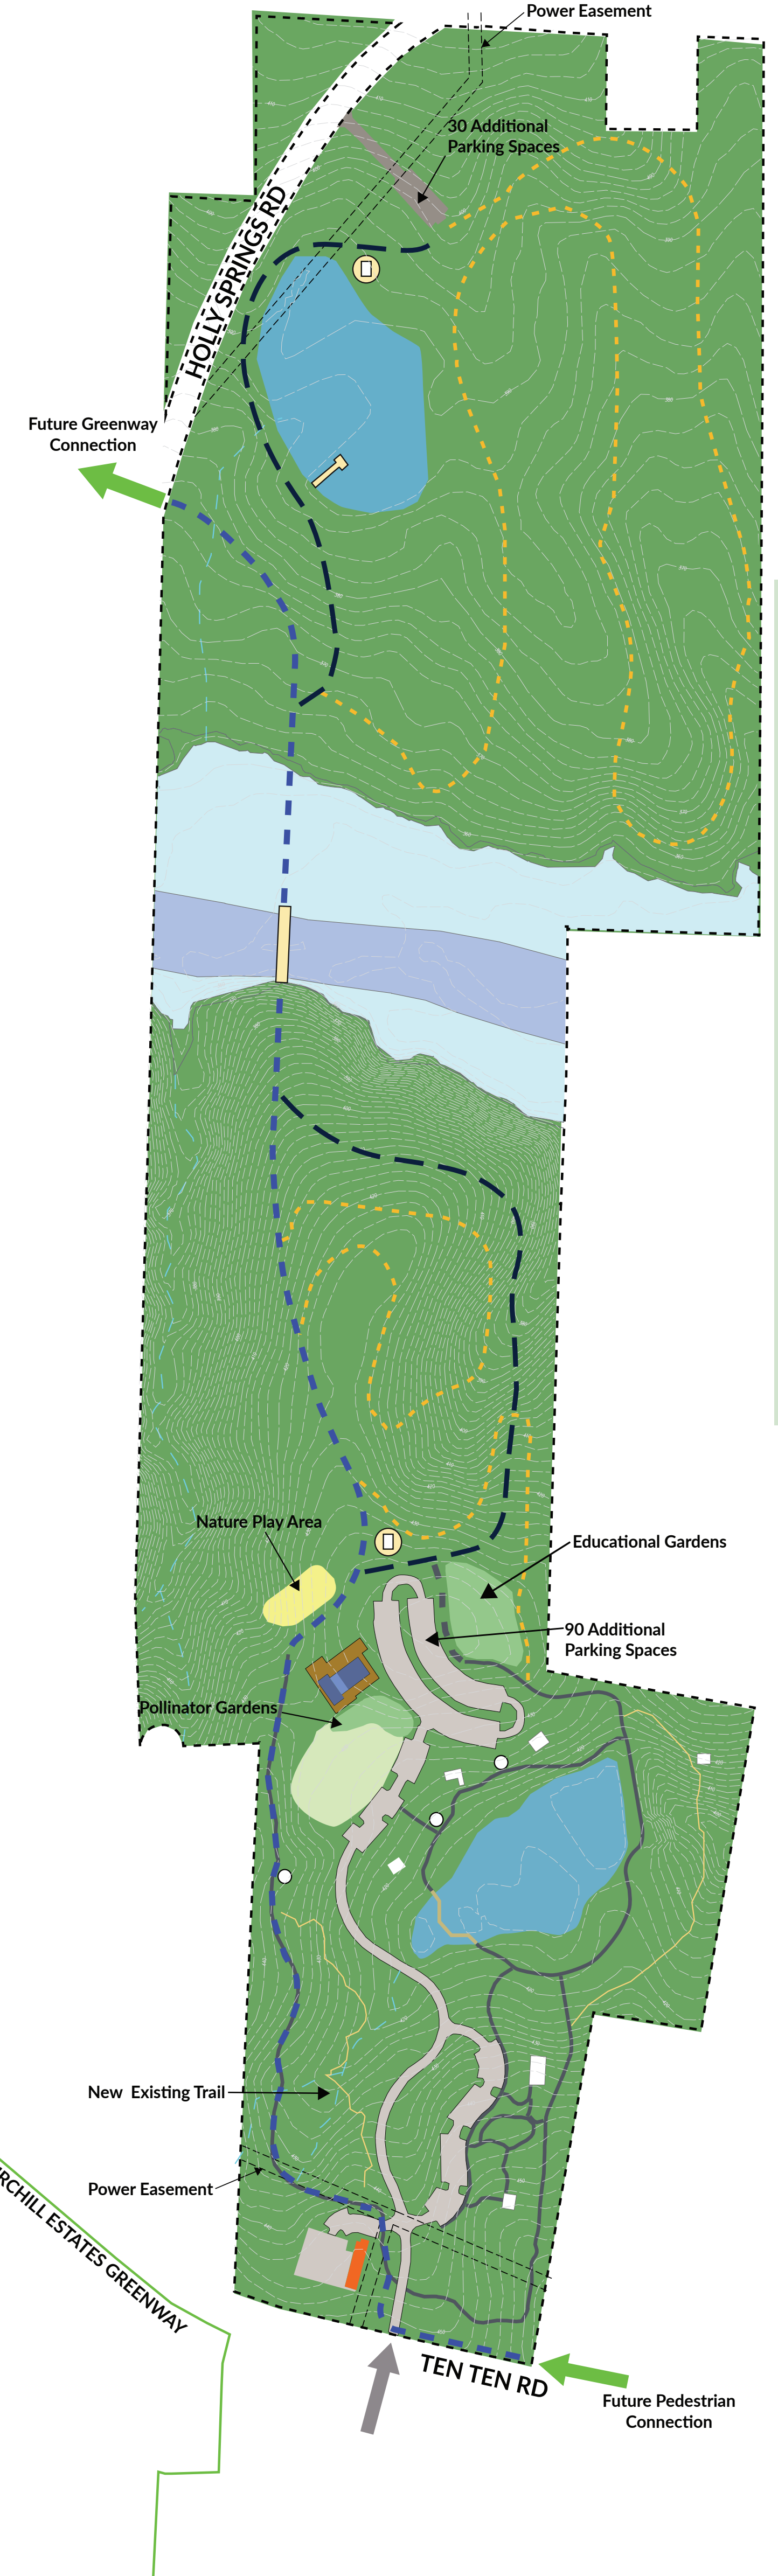

KNOLL CONCEPT

POND CONCEPT

PRAIRIE CONCEPT

- LIKES:**
- LOCATION OF PARK CENTER
 - NATURE PLAY AREA
 - MORE NATURAL TRAILS
- DISLIKES:**
- GARDEN IN OPEN FIELD
 - NOT ENOUGH PAVED TRAILS
 - PARK CENTER TOO CLOSE TO PRIVATE RESIDENCES

- LIKES:**
- LOCATION OF PARK CENTER
 - PAVED TRAIL AROUND POND
 - PRAIRIE GARDEN
- DISLIKES:**
- LOCATION OF NATURE PLAY
 - FEWER NATURAL TRAILS
 - PARK CENTER SEEMS CROWDED NEAR POND

- LIKES:**
- LOCATION OF NATURE PLAY
 - BRIDGE ACROSS STREAM
 - EDUCATIONAL GARDENS
- DISLIKES:**
- REDUCED OPEN PLAY AREA
 - FEWER NATURAL TRAILS
 - LOCATION OF PARK CENTER