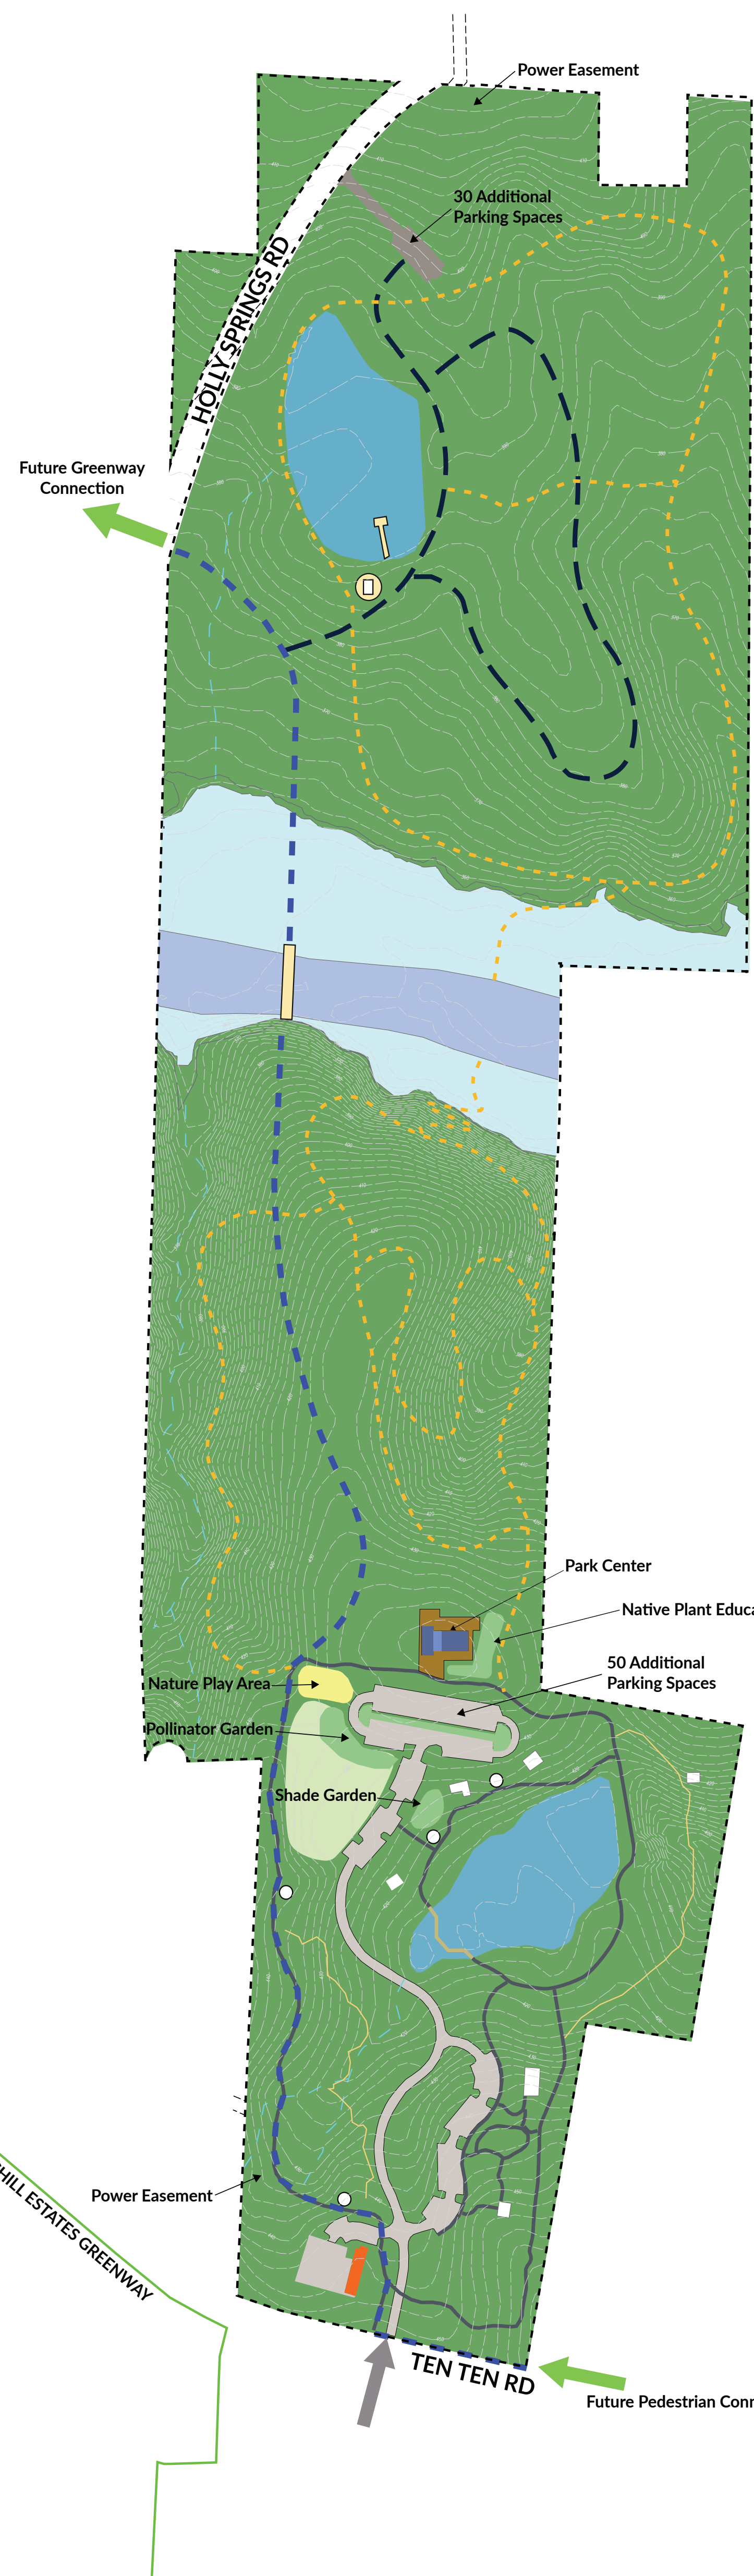

KNOLL CONCEPT

POND CONCEPT

PRAIRIE CONCEPT

- LIKES:**
- LOCATION OF PARK CENTER
 - NATURE PLAY AREA
 - MORE NATURAL TRAILS
- DISLIKES:**
- GARDEN IN OPEN FIELD
 - NOT ENOUGH PAVED TRAILS
 - PARK CENTER TOO CLOSE TO PRIVATE RESIDENCES

- LIKES:**
- LOCATION OF PARK CENTER
 - PAVED TRAIL AROUND POND
 - PRAIRIE GARDEN
- DISLIKES:**
- LOCATION OF NATURE PLAY
 - FEWER NATURAL TRAILS
 - PARK CENTER SEEMS CROWDED NEAR POND

- LIKES:**
- LOCATION OF NATURE PLAY
 - BRIDGE ACROSS STREAM
 - EDUCATIONAL GARDENS
- DISLIKES:**
- REDUCED OPEN PLAY AREA
 - FEWER NATURAL TRAILS
 - LOCATION OF PARK CENTER