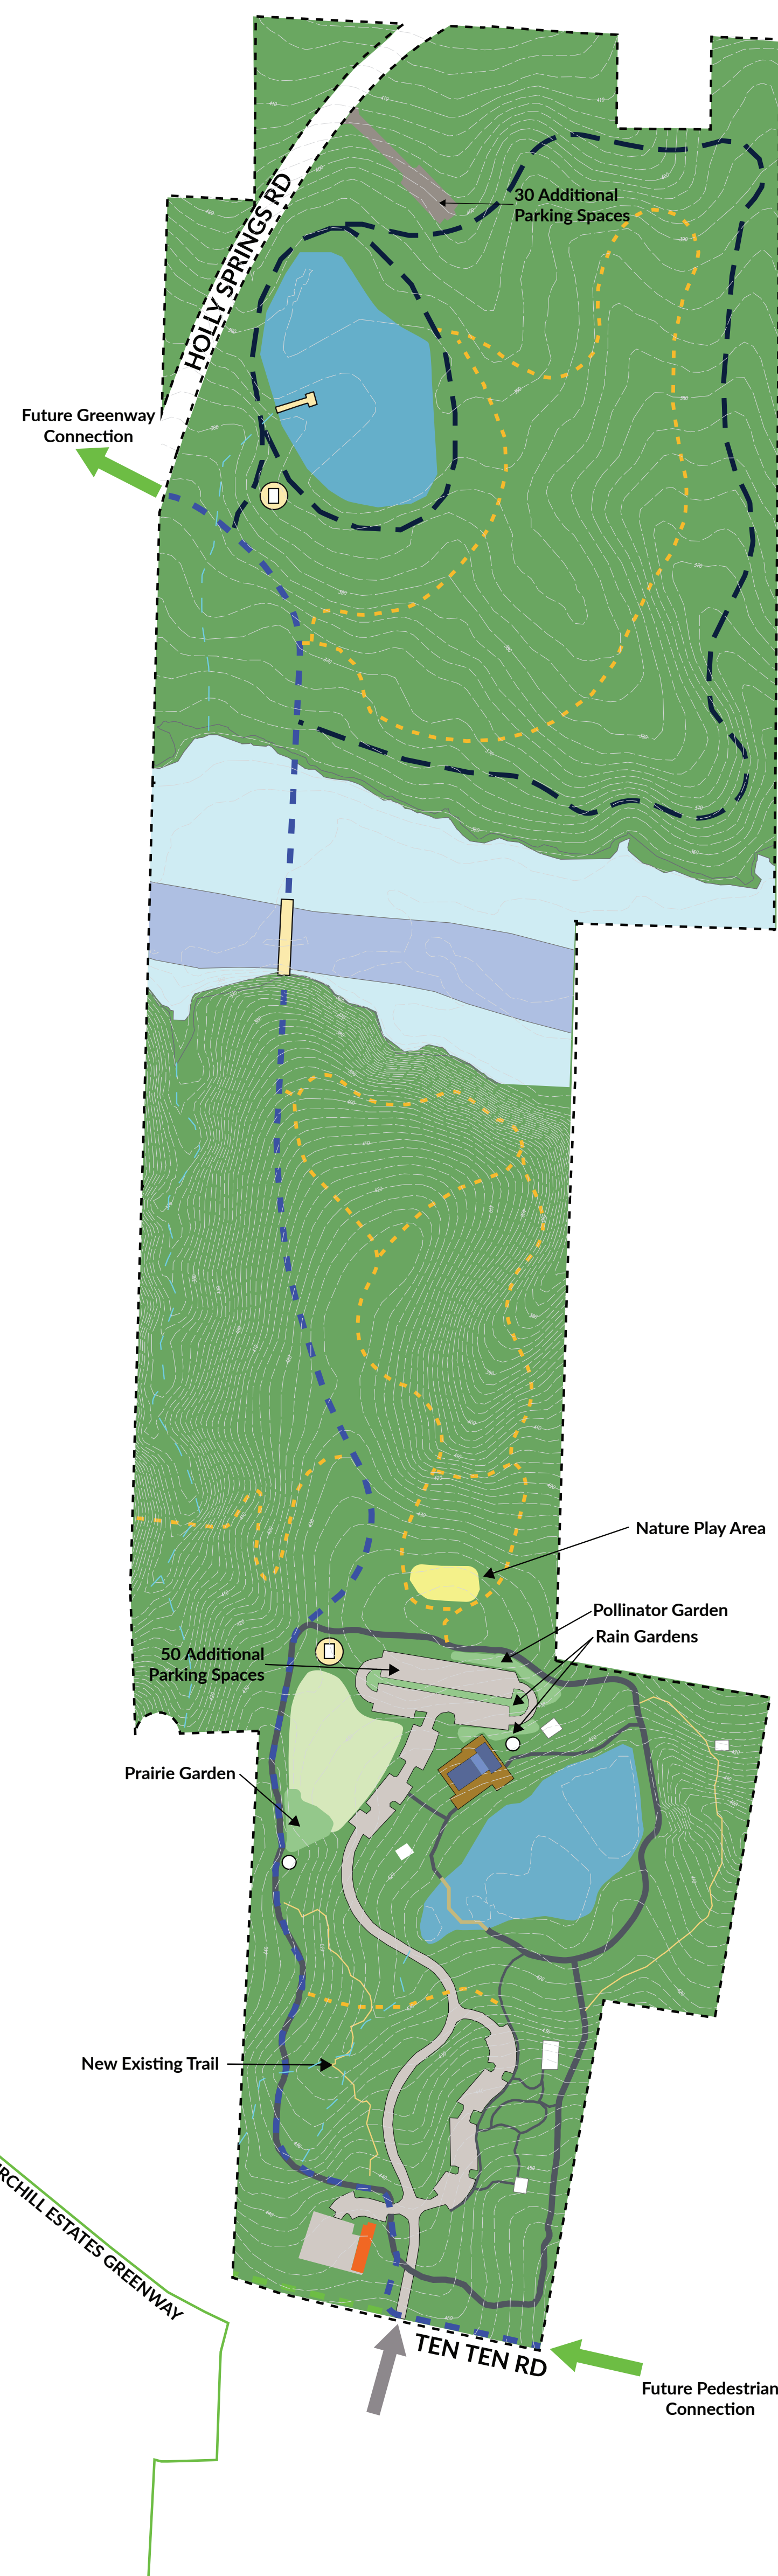

KNOLL CONCEPT

POND CONCEPT

PRAIRIE CONCEPT

- LIKES:**
- LOCATION OF PARK CENTER
 - NATURE PLAY AREA
 - MORE NATURAL TRAILS
- DISLIKES:**
- GARDEN IN OPEN FIELD
 - NOT ENOUGH PAVED TRAILS
 - PARK CENTER TOO CLOSE TO PRIVATE RESIDENCES

- LIKES:**
- LOCATION OF PARK CENTER
 - PAVED TRAIL AROUND POND
 - PRAIRIE GARDEN
- DISLIKES:**
- LOCATION OF NATURE PLAY
 - FEWER NATURAL TRAILS
 - PARK CENTER SEEMS CROWDED NEAR POND

- LIKES:**
- LOCATION OF NATURE PLAY
 - BRIDGE ACROSS STREAM
 - EDUCATIONAL GARDENS
- DISLIKES:**
- REDUCED OPEN PLAY AREA
 - FEWER NATURAL TRAILS
 - LOCATION OF PARK CENTER